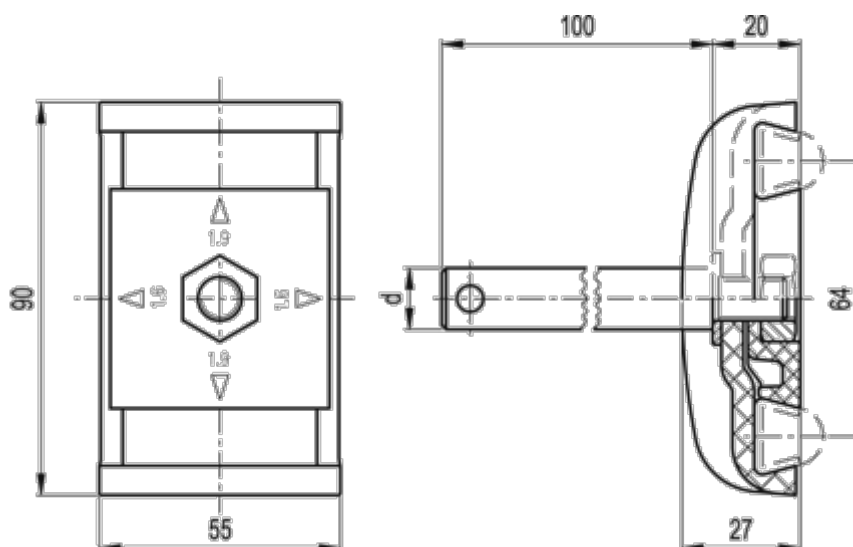

# Data Sheet

Article number: 2310419685  
Description: E+G Guide rail clamp  
MPG-2T-P14

## Measures

d = 14

Weight (g) = 203